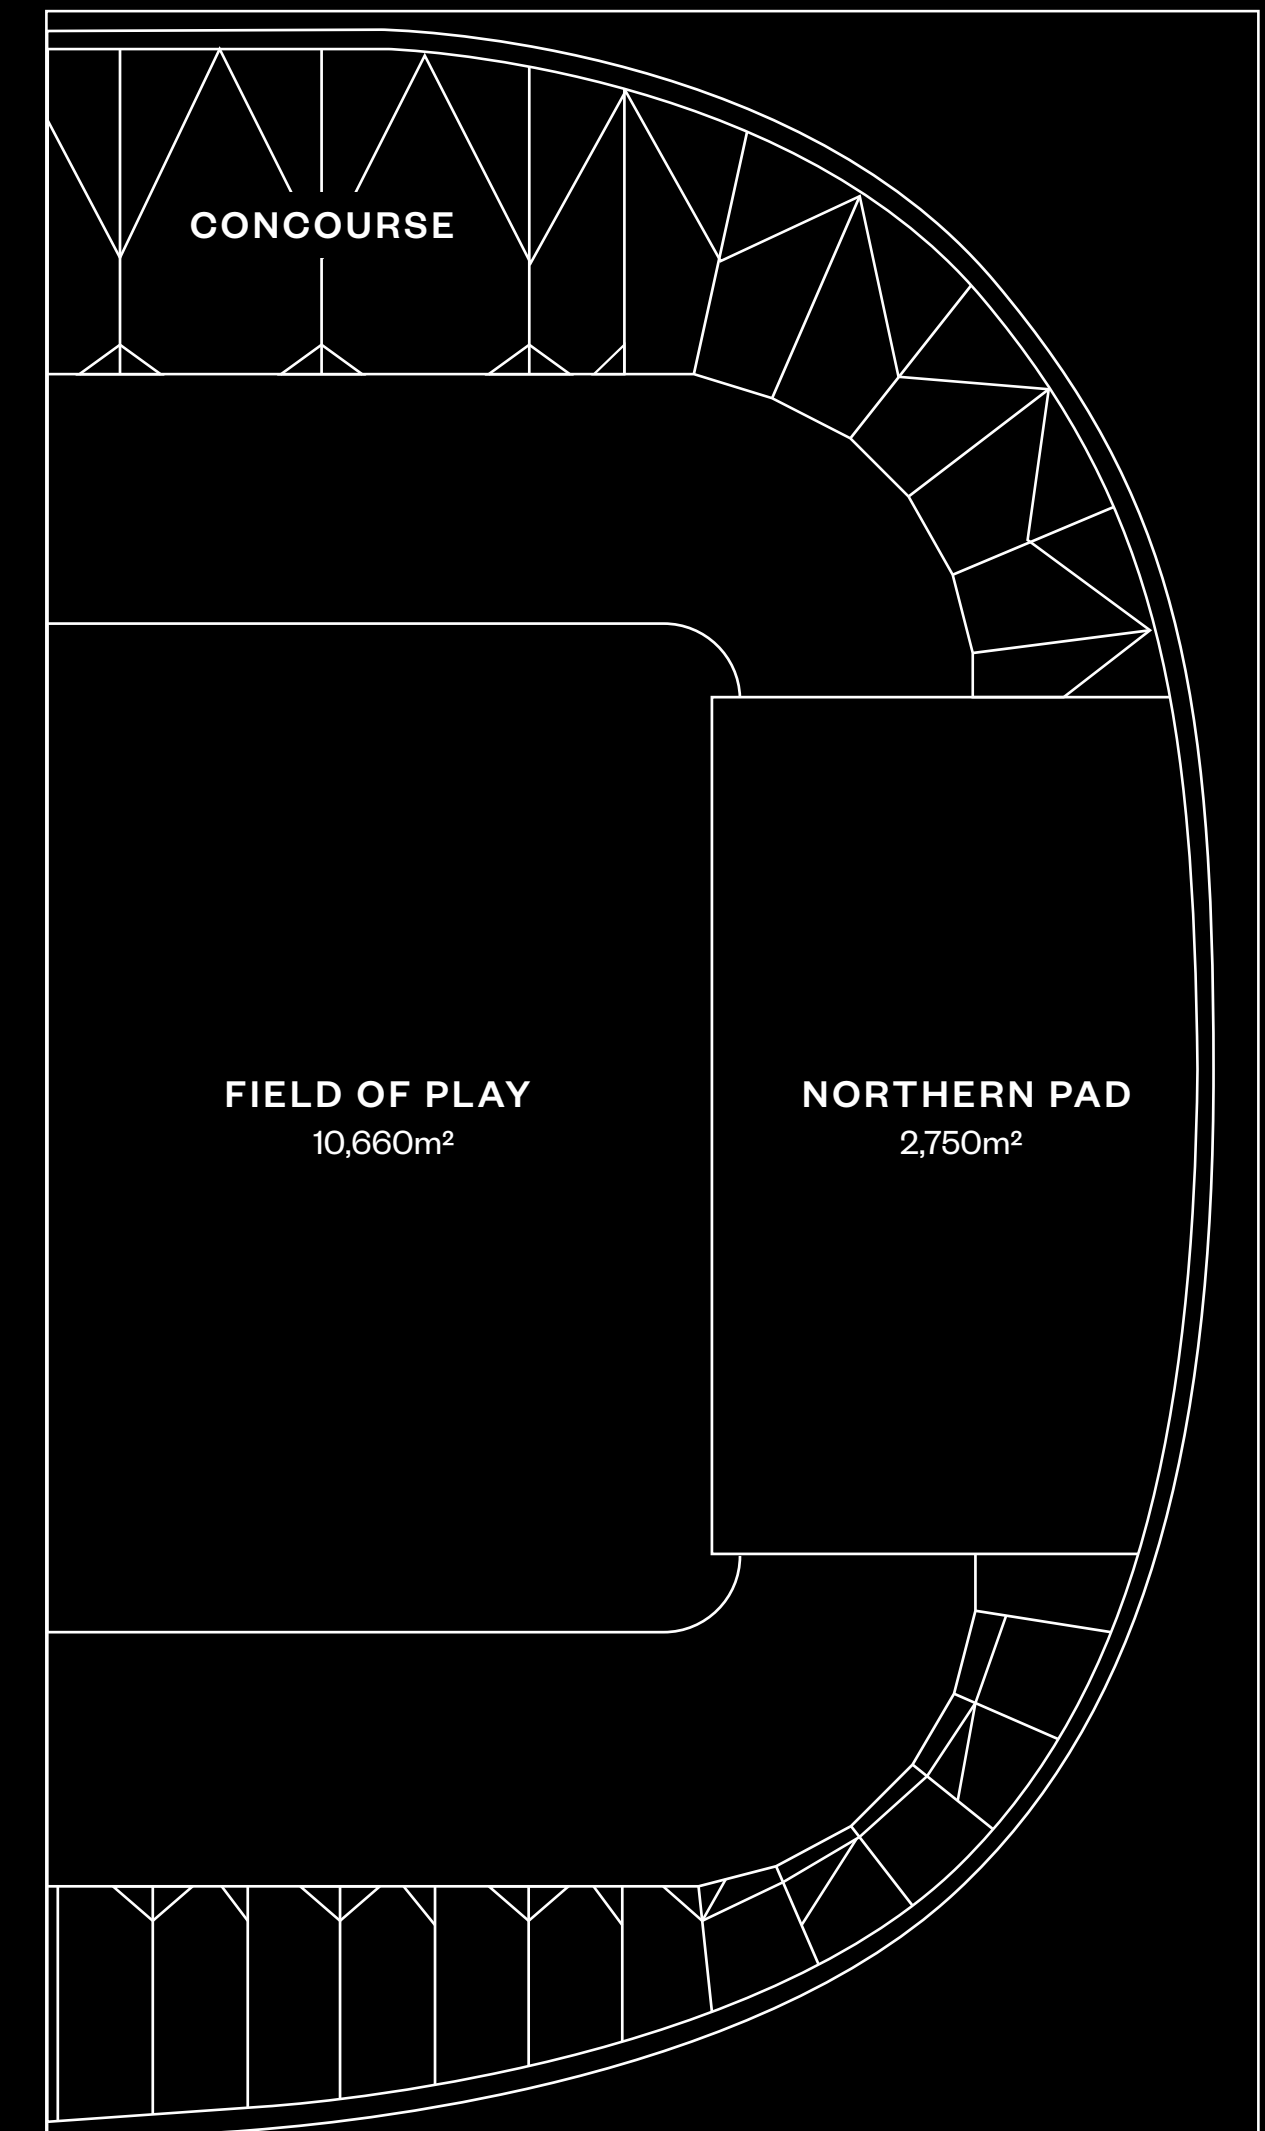

FIELD OF PLAY

The Northern Pad is located at the North end of the Stadium and offers a blank canvas of 2,705sqm for your event.

Fully customise your event on a wide open space with amazing views of the field of play and the high clear roof. With no barriers and an open air feel, this is a unique space that will ensure a memorable event experience.

Space	Field of Play	North Pad	Concourse
Level	G	G	1
Square Metres	10,660	2,750	TBC
Cocktail	10,000	2,500	TBC
Banquet	5,400	1,400	N/A
Expo	N/A	N/A	TBC

For further information please contact:

Sales

sales@venuesotautahi.co.nz