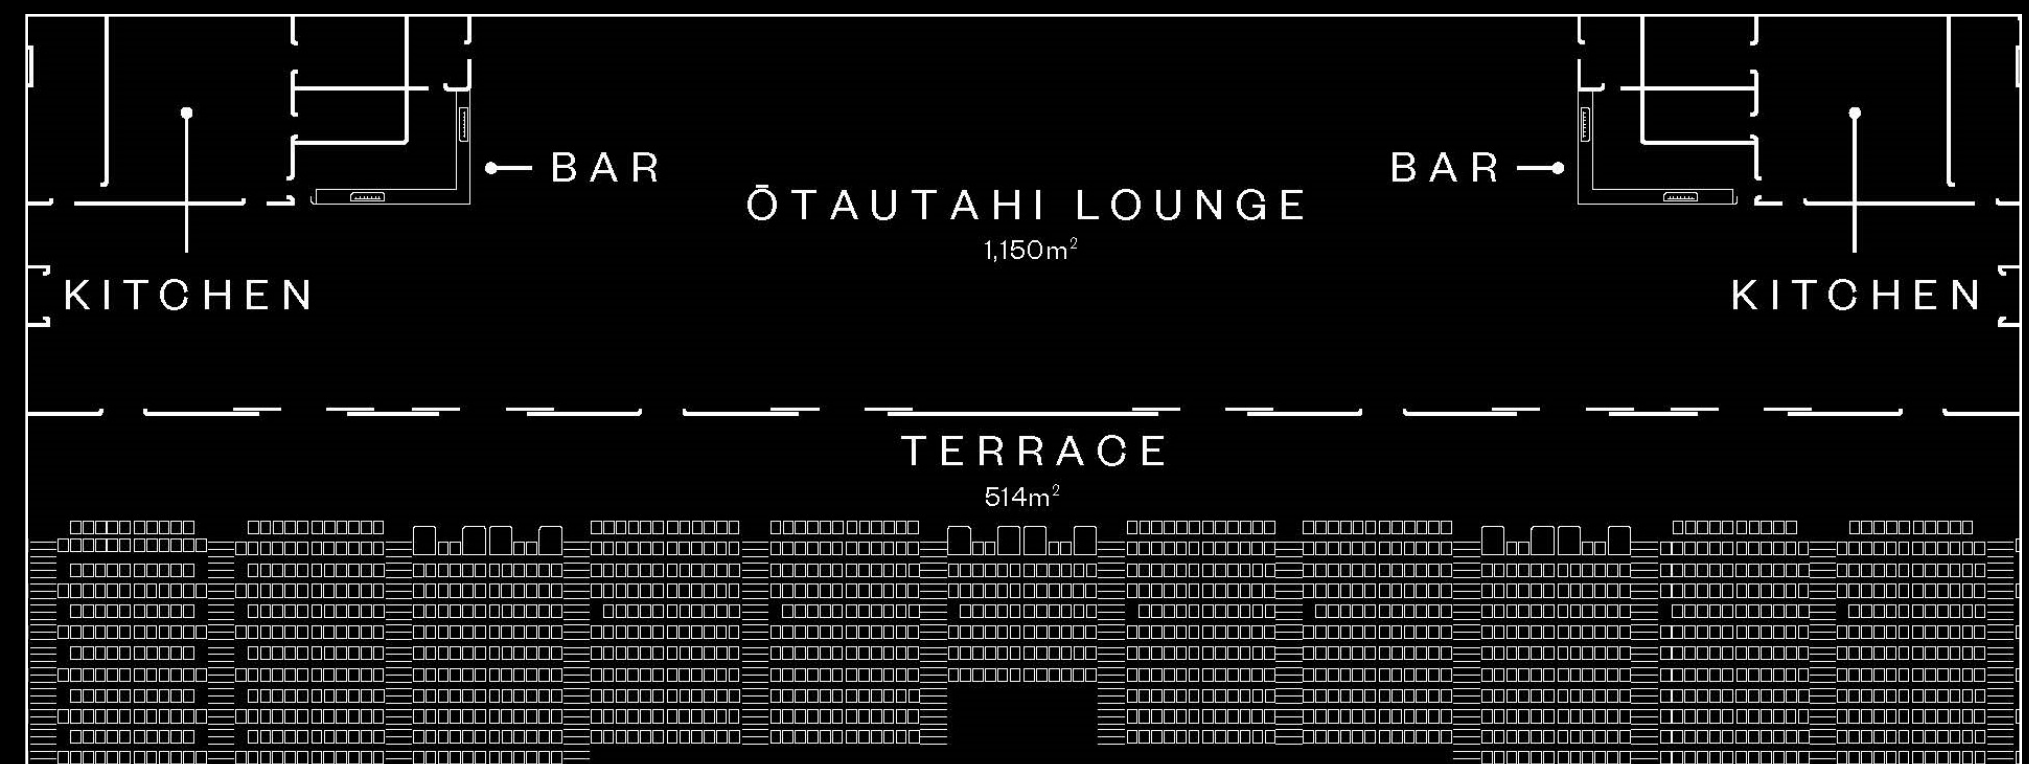

ŌTAUTAHI LOUNGE

The Ōtautahi lounge, located on level 1 of the West Stand, includes comfortable wider seating in the bowl, one of the best views in the house, and a premium food and beverage offering for up to 892 guests.

The lounge has two easily accessible feature bars for members, while the private terrace allows you to enjoy events in the open air with seamless indoor-outdoor flow. In addition to the lounge and terrace, guests will have the ability to sit in dedicated bowl seating to be even closer to the action.

Key Information

- 892 guest capacity
- Private terrace
- Premium seat width (550mm) and sight lines
- Lounge: 1151sqm
- Terrace: 514sqm

Inclusions

- All Crusaders and Canterbury Rugby games
- Premium food and beverage offering
- Early access to venue
- Dedicated entry via the West Stand
- Priority access to all other events (concerts and sport)